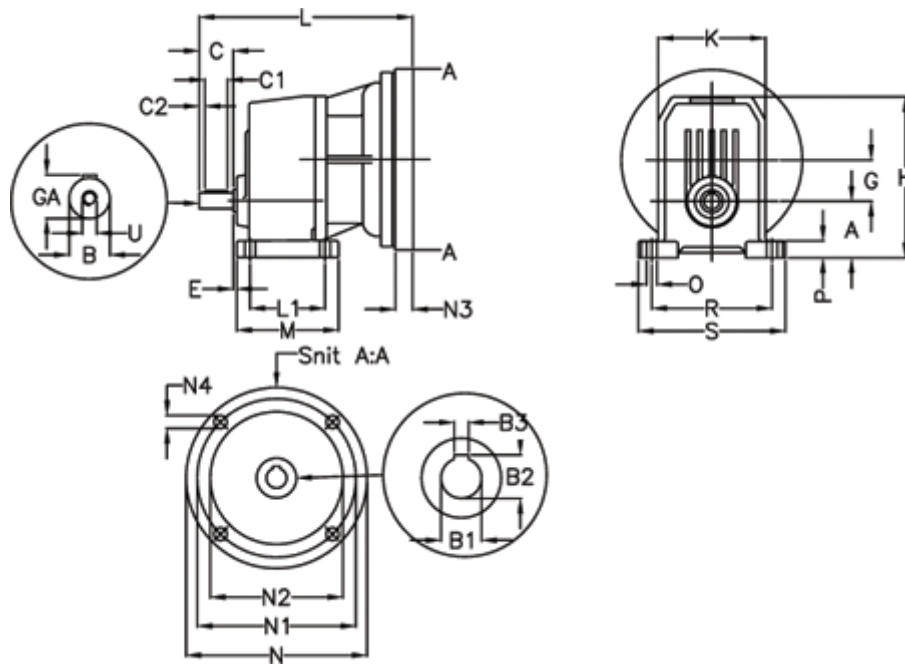

Article number: 40550300311240

Description: Single Stage Helical Gear  
S 301-3,1-P100B5

## Measures

A = 60	E = 20.5	M = 125.0	R = 160
B = 24	F = 8x7x40	N = 250	S = 190
B1 = 28	G = 51.8	N1 = 215	U = M8
B2 = 31.3	GA = 27.0	N2 = 180	
B3 = 8	H = 183.0	N3 = -	
C = 50	K = 130	N4 = M12x16	
C1 = 40	L = 262	O = 11	
C2 = 5	L1 = 90.0	P = 20.0	